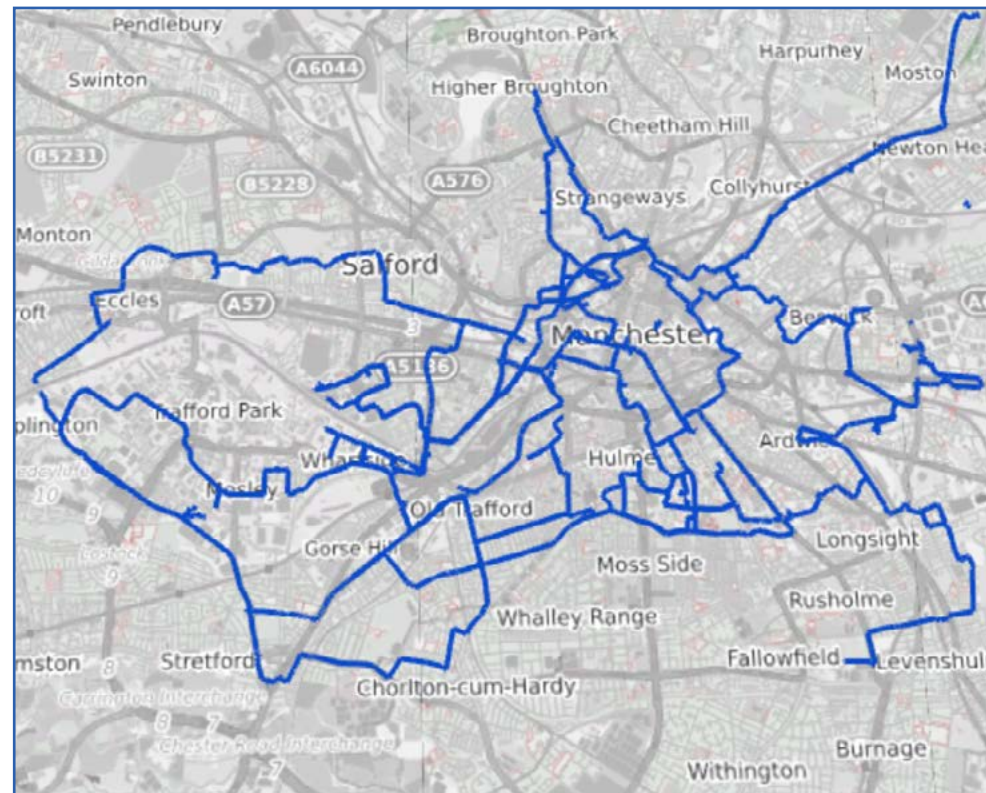

We own and operate a fibre network in Manchester and 51 other cities across Europe. This means we can guarantee to deliver reliable, scalable and cost-efficient bandwidth solutions.

DC Connect is our unique data centre connectivity solution. We have pre-deployed capacity between 13 data centres across Manchester. This means we can offer you rapid bandwidth service turn up with a 20 working day delivery SLA.

DC Connect delivers:

- Access to an interconnected network of data centres enabling near-instant, high bandwidth connectivity backed by industry leading delivery SLAs.
- The right blend of connectivity solutions for your needs, from Ethernet to Wavelengths and Fibre.
- Direct connection into all major cloud platforms such as AWS Direct Connect, Microsoft Azure ExpressRoute, Google Cloud Interconnect, Salesforce Express Connect.
- Seamless onward connectivity to the rest of Europe - with metro networks in 17 European cities and a diverse long haul network.

DC Connect key data centres

Equinix MA1 Orange Tower LDeX 2	Equinix MA2 UKFast MaNoc 4 M24Seven DC1	Equinix MA3 UKFast MaNoc 5 M24Seven DC2	Equinix MA4 UKFast MaNoc 6/7 MediaCityUK The Garage