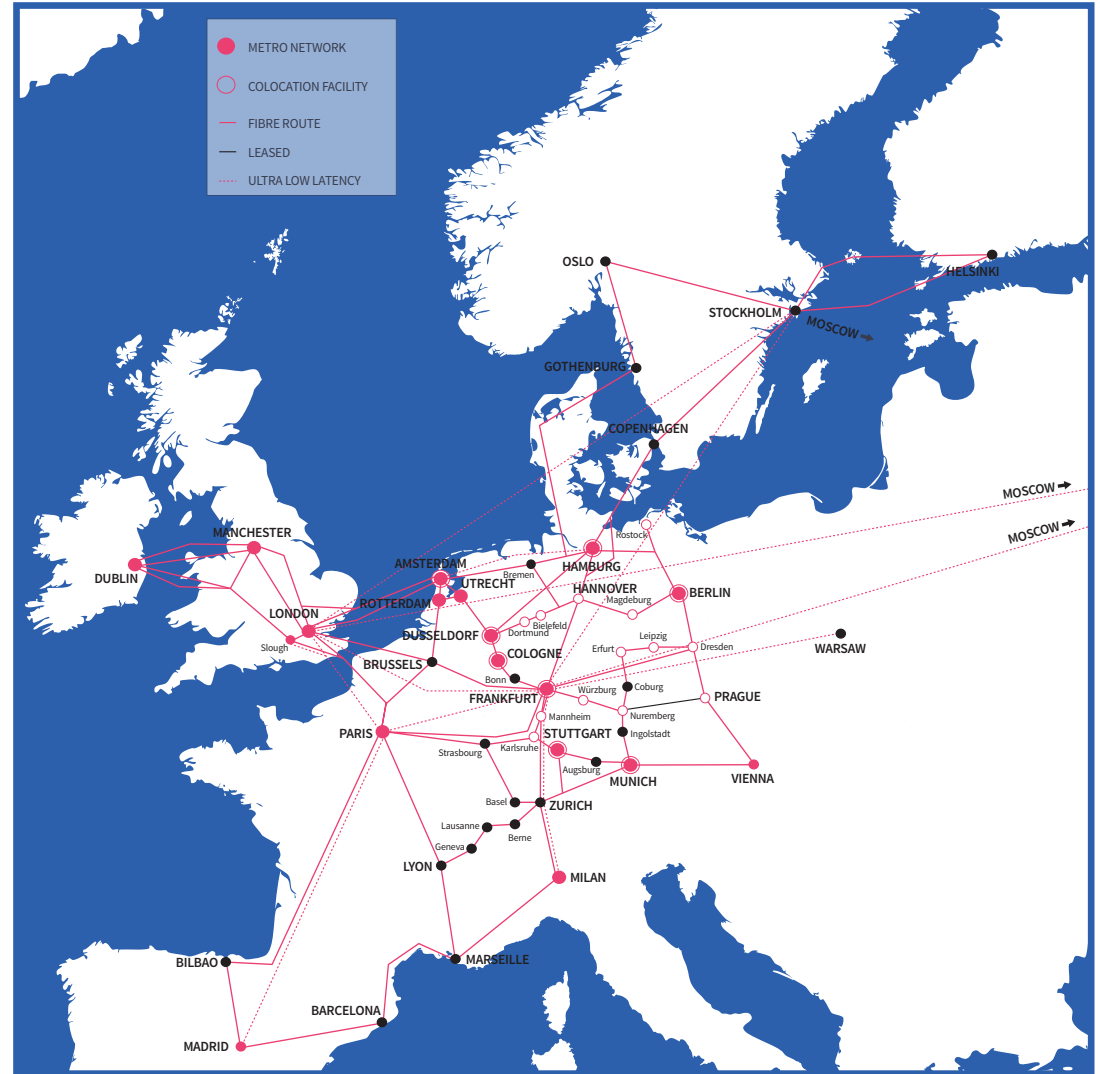

Our long haul network

- We continue to add route kilometres in our metro and intercity networks, connecting more data centres, key sites and buildings with fibre.

Connecting to key data centres

- Offering connectivity options with leading service delivery timescales to key data centres
- Further connectivity to data centres across Europe, with 440+ directly connected in 51 cities

Rapid delivery

- Pre-deployed fibre based connectivity owned and operated by euNetworks
- Rapid service turn up across our footprint with delivery times of 5 days in some cities

Scalable connectivity

- Ethernet services, Metro Wavelengths and fibre-based solutions.
- An Ethernet platform that scales to support changing connectivity needs
- Highly reliable, private and dedicated fibre connectivity.

Enabling cloud access

- Direct connection into all major cloud platforms such as AWS Direct Connect, Microsoft Azure ExpressRoute, Google Cloud Interconnect and Salesforce Express Connect.

Cost efficiencies

- euNetworks owns and operates the network at the fibre layer, so our economics are compelling.

51

Connected cities
in 15 countries

2,200+

Fibre connected
locations

440+

Directly connected data
centres

17

Metro cities with unique
duct & fibre ownership

UK: +44 20 7952 1300
Germany: +49 69 905 540
Ireland: +353 1 652 1200
Netherlands: +31 20 354 8080
France: +33 6 02 15 35 39

Switzerland: +41 43 215 4921
Austria: +43 1 597 27 77 0

Email: info@eunetworks.com
Web: eunetworks.com