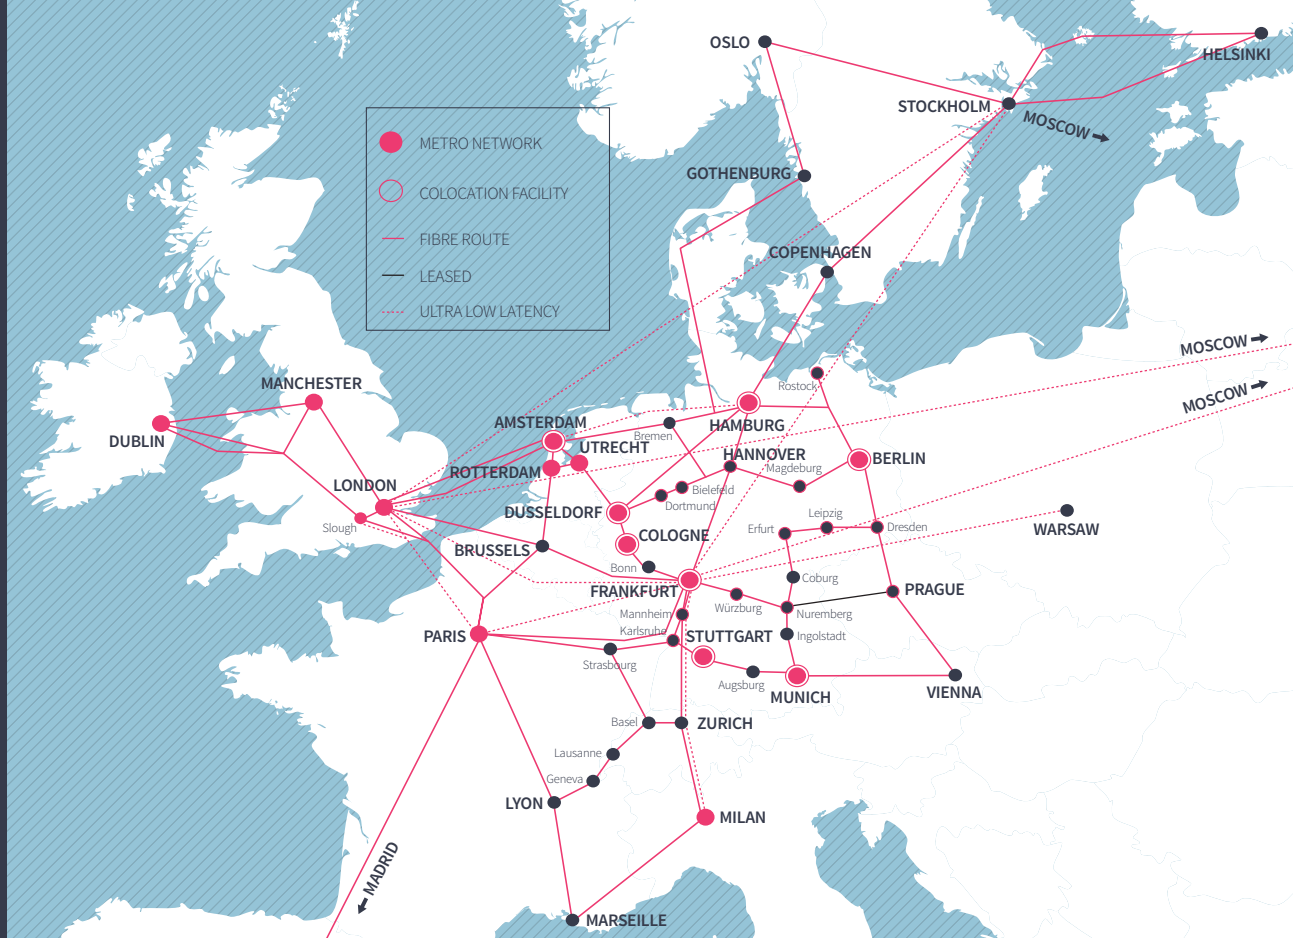

contact us

UK: +44 20 7952 1300
Germany: +49 69 905540
Ireland: +353 1 652 1 200
Netherlands: +31 20 354 8080
France: +33 628 094 963
Switzerland: +41 79 784 33 70

email: info@eunetworks.com
web: www.eunetworks.com

about euNetworks

euNetworks is a bandwidth infrastructure provider, owning and operating 14 fibre based metropolitan networks across Europe connected with a high capacity intercity backbone covering 49 cities in 15 countries. The company leads the market in data centre connectivity, directly connecting over 350 in Europe today. euNetworks is also a leading cloud connectivity provider, directly connecting 14 cloud platforms with access to a further 7. The company offers a portfolio of metropolitan and long haul services including Dark Fibre, Wavelengths, and Ethernet. Wholesale, finance, content, media, data centre and enterprise customers benefit from euNetworks' unique inventory of fibre and duct based assets that are tailored to fulfil their high bandwidth needs.

euNetworks is headquartered in London. For further information please visit www.eunetworks.com.