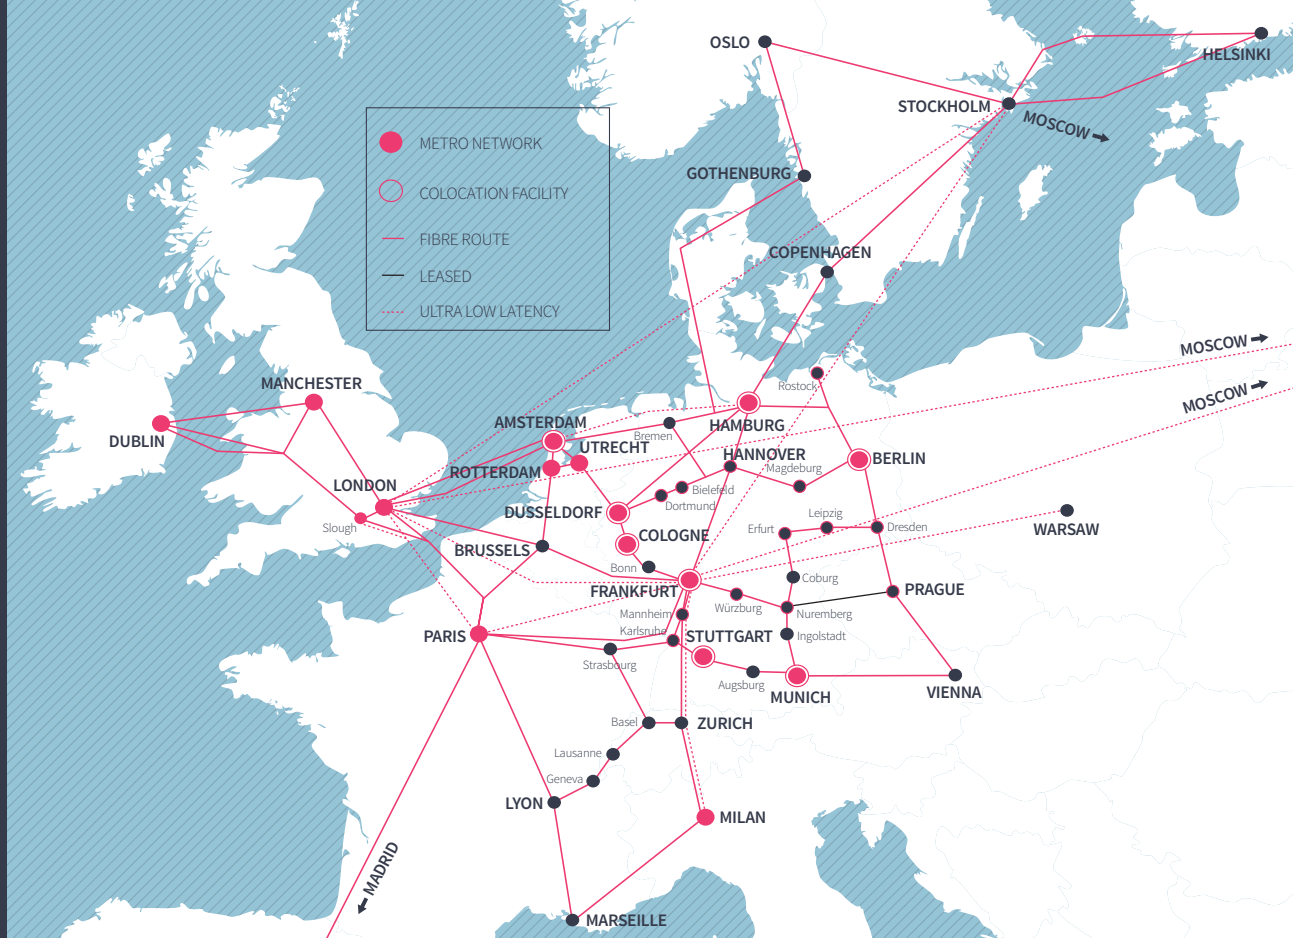

contact us

UK: +44 20 7952 1300
Germany: +49 69 905540
Ireland: +353 1 652 1 200
Netherlands: +31 20 354 8080
France: +33 628 094 963
Switzerland: +41 79 784 33 70

email: info@eunetworks.com
web: www.eunetworks.com

©2018 euNetworks. Alle Rechte vorbehalten

about euNetworks

euNetworks is a bandwidth infrastructure provider, owning and operating 14 fibre based metropolitan networks across Europe connected with a high capacity intercity backbone covering 49 cities in 15 countries. The company leads the market in data centre connectivity, directly connecting over 350 in Europe today. euNetworks is also a leading cloud connectivity provider, directly connecting 14 cloud platforms with access to a further 7. The company offers a portfolio of metropolitan and long haul services including Dark Fibre, Wavelengths, and Ethernet. Wholesale, finance, content, media, data centre and enterprise customers benefit from euNetworks' unique inventory of fibre and duct based assets that are tailored to fulfil their high bandwidth needs.

euNetworks is headquartered in London. For further information please visit www.eunetworks.com.