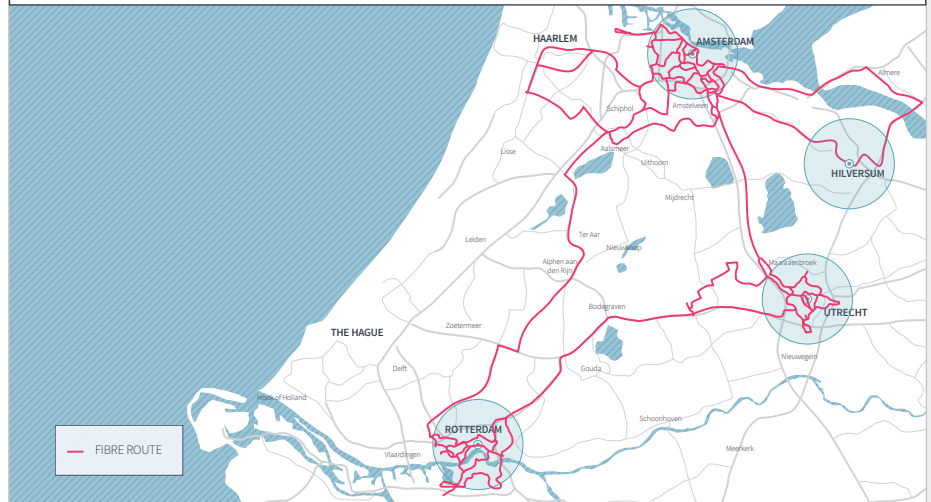

Rotterdam

Rotterdam Internet Exchange
Smart DC